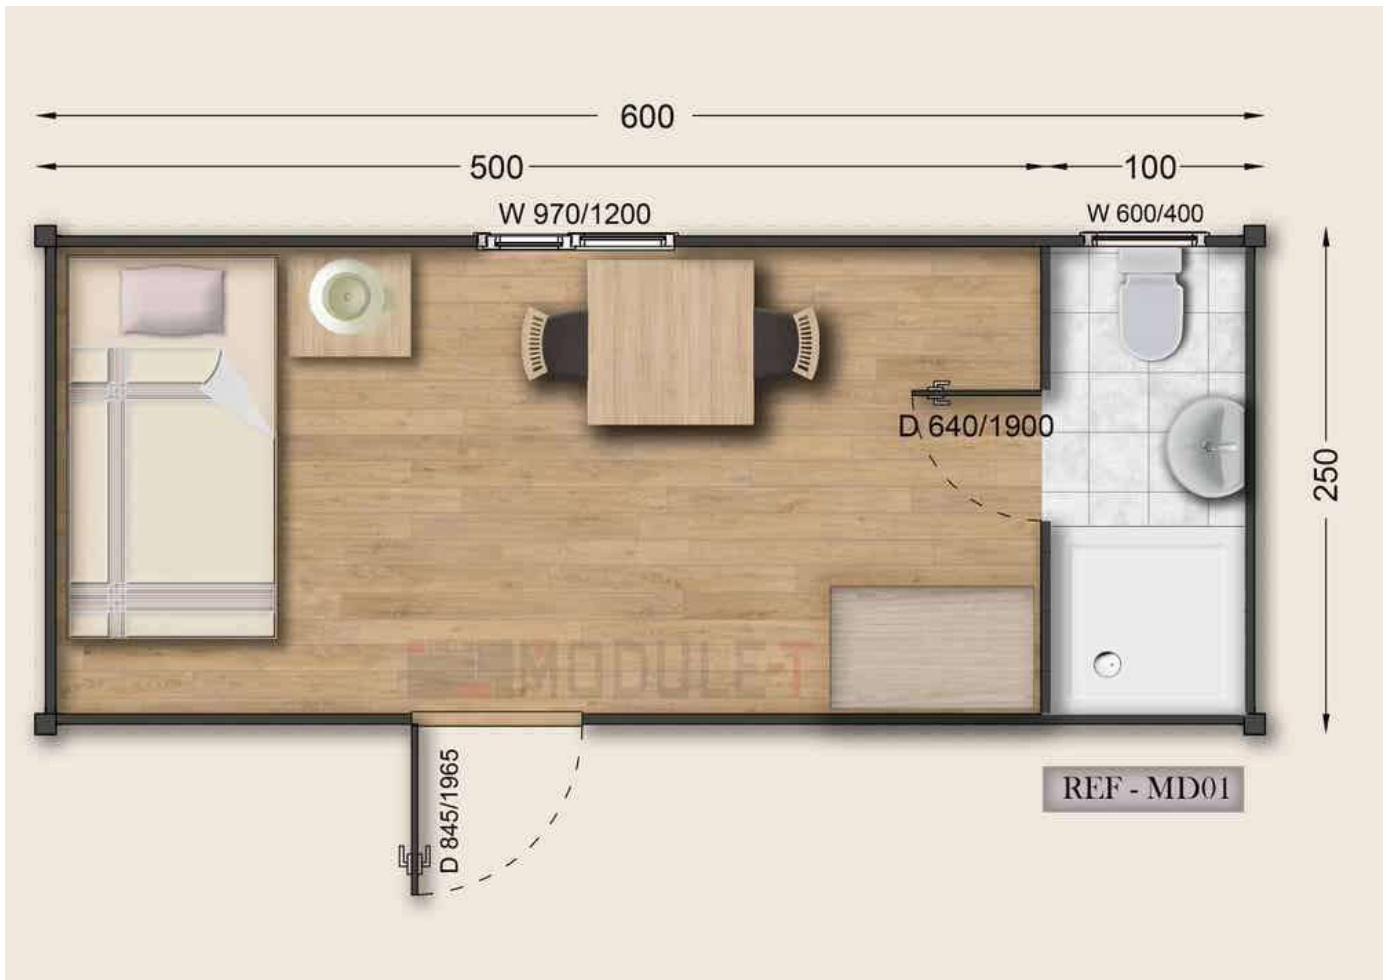

(<https://module-t.com/wp-content/uploads/2019/12/dormitory-configuration1.jpg>)

Dormitory container with sanitary 20"