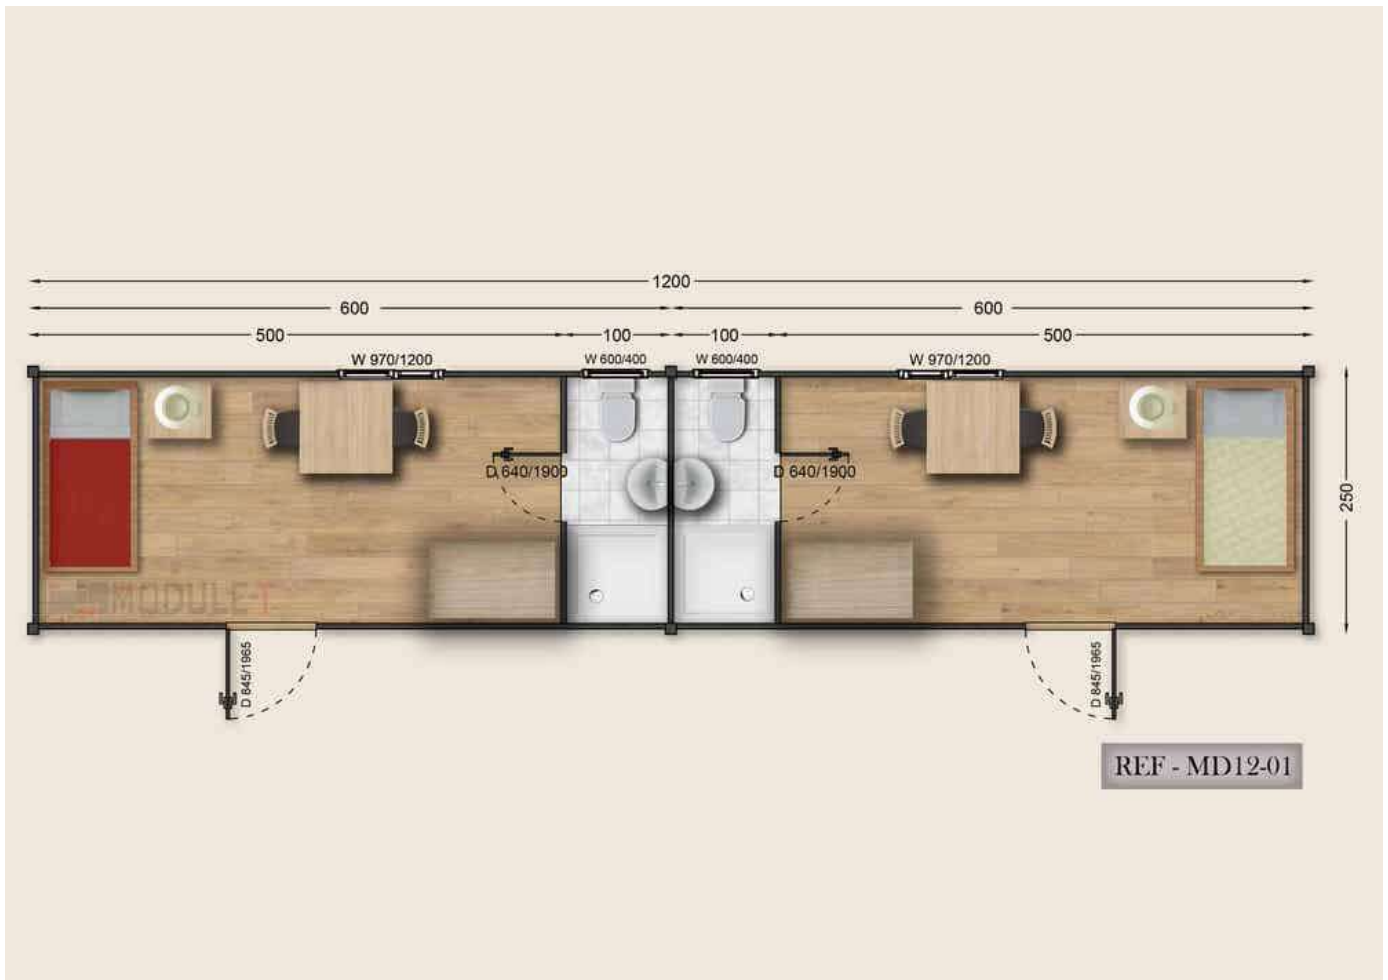

(<https://module-t.com/wp-content/uploads/2019/12/dormitory-configuration4.jpg>)