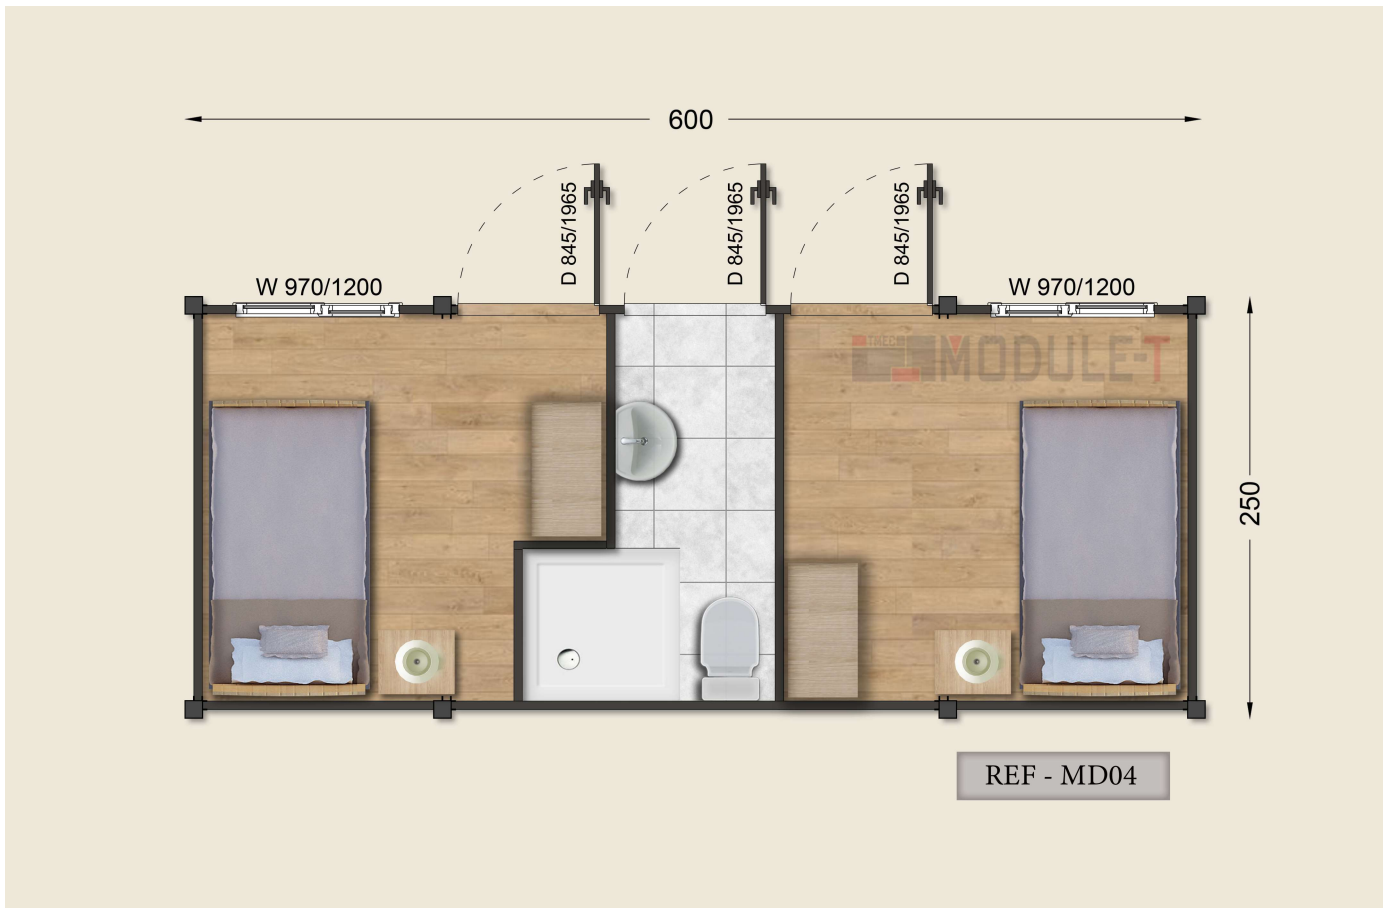

Double studio Container double 40''

(<https://module-t.com/wp-content/uploads/2020/10/REF-MD04-1024x677.jpg>)