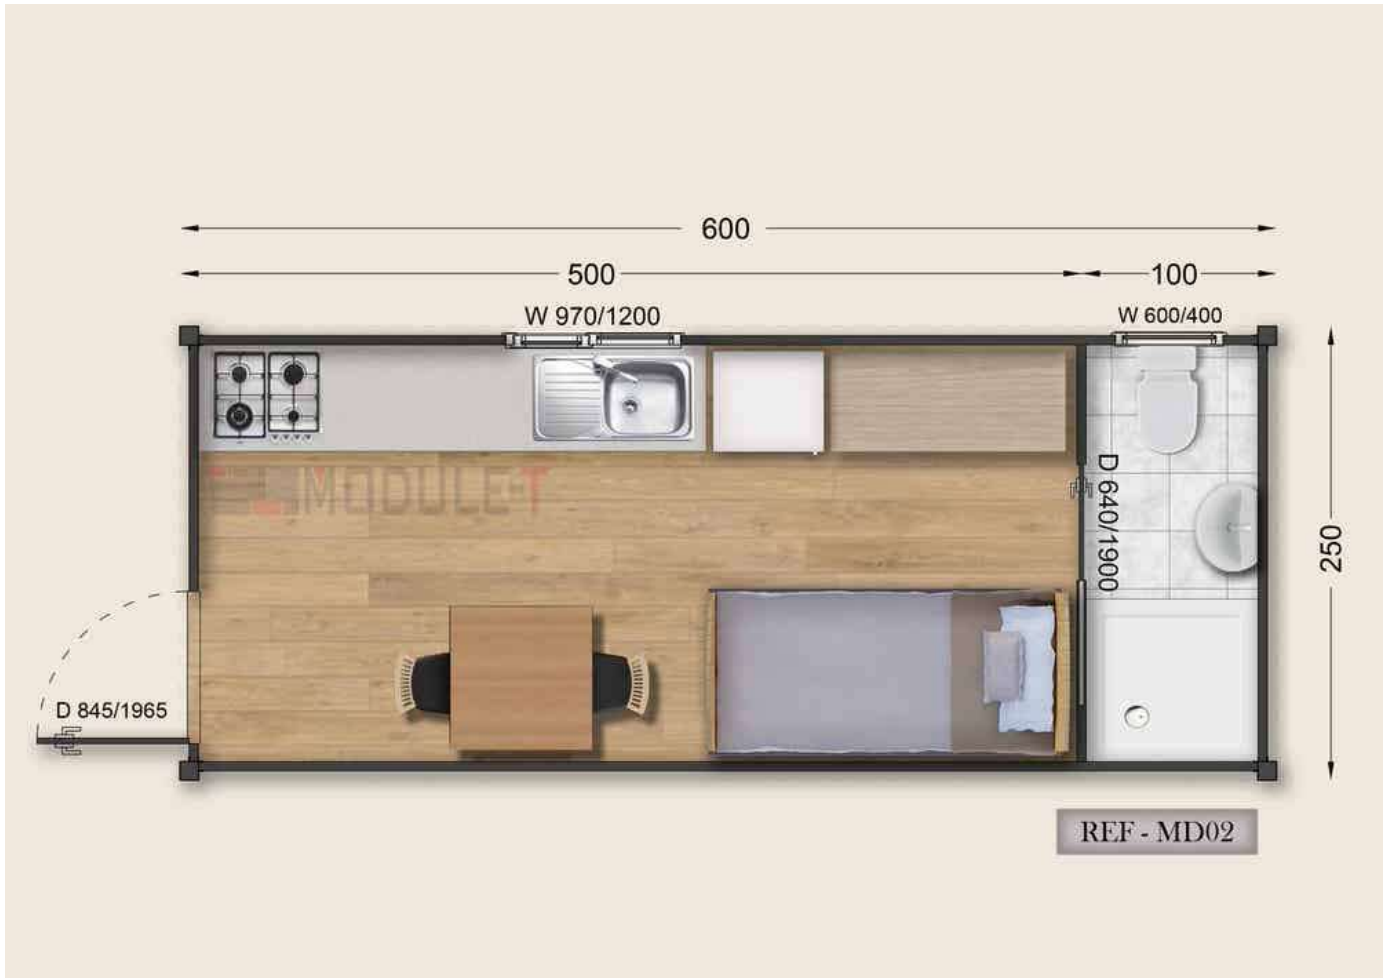

(<https://module-t.com/wp-content/uploads/2019/12/dormitory-configuration2.jpg>)

Dormitory container type studio 20" (1)