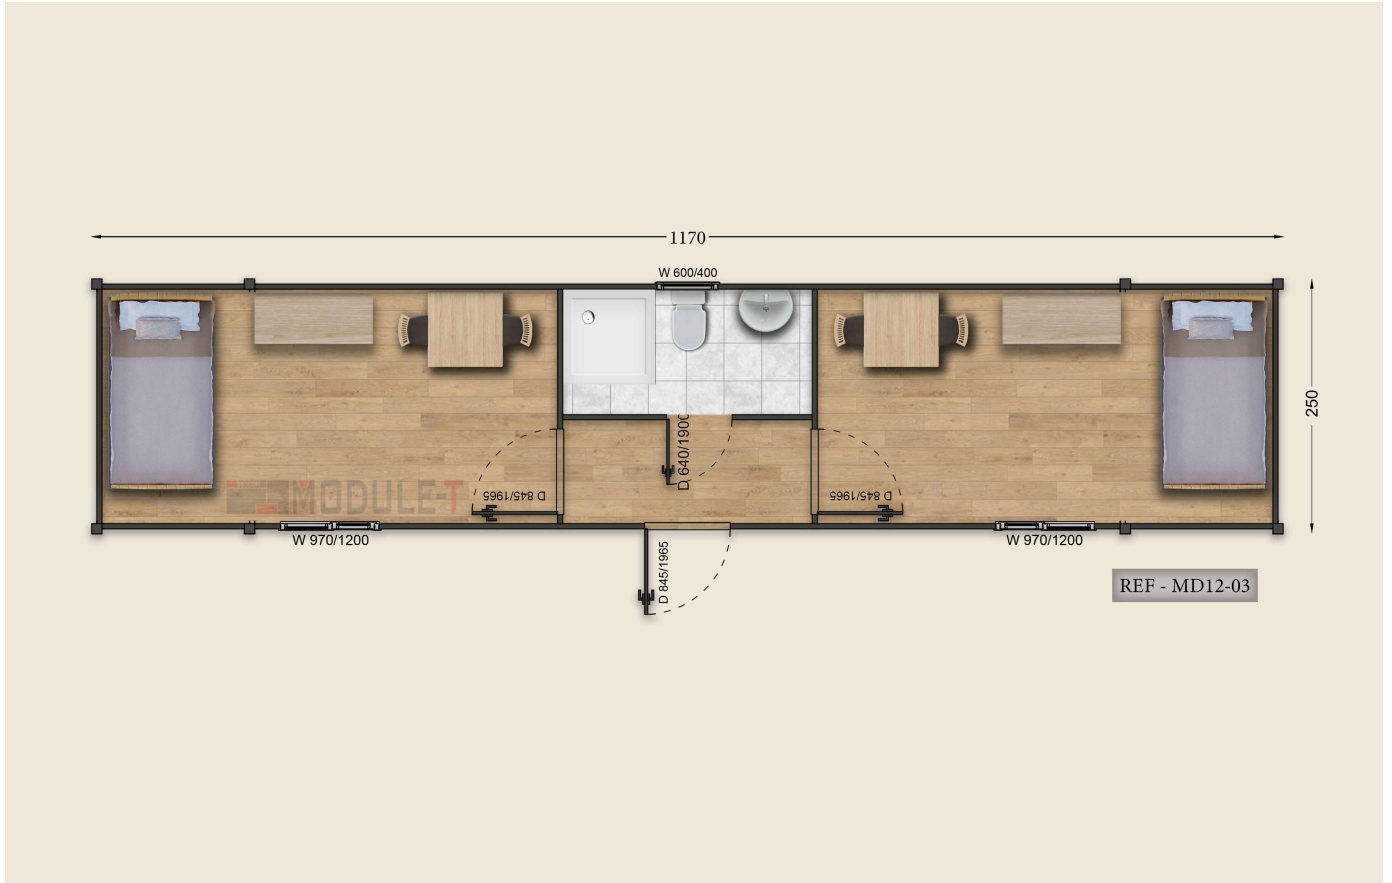

Two Rooms Dormitory Container 20'' with shared sanitary

(<https://module-t.com/wp-content/uploads/2020/10/REF-MD12-03-1024x657.jpg>)

Two Rooms Dormitory Container 40'' with shared sanitary

3D Modular Container Design (/3d/)

CONTACT US

MODULE T PREFABRIK SISTEMLERI

📍 SOGANLIK YENI MAH. BALTACI MEHMET PASA SK. AC MOMENT ISTANBUL 4/B 221 KARTAL ISTANBUL TURKEY